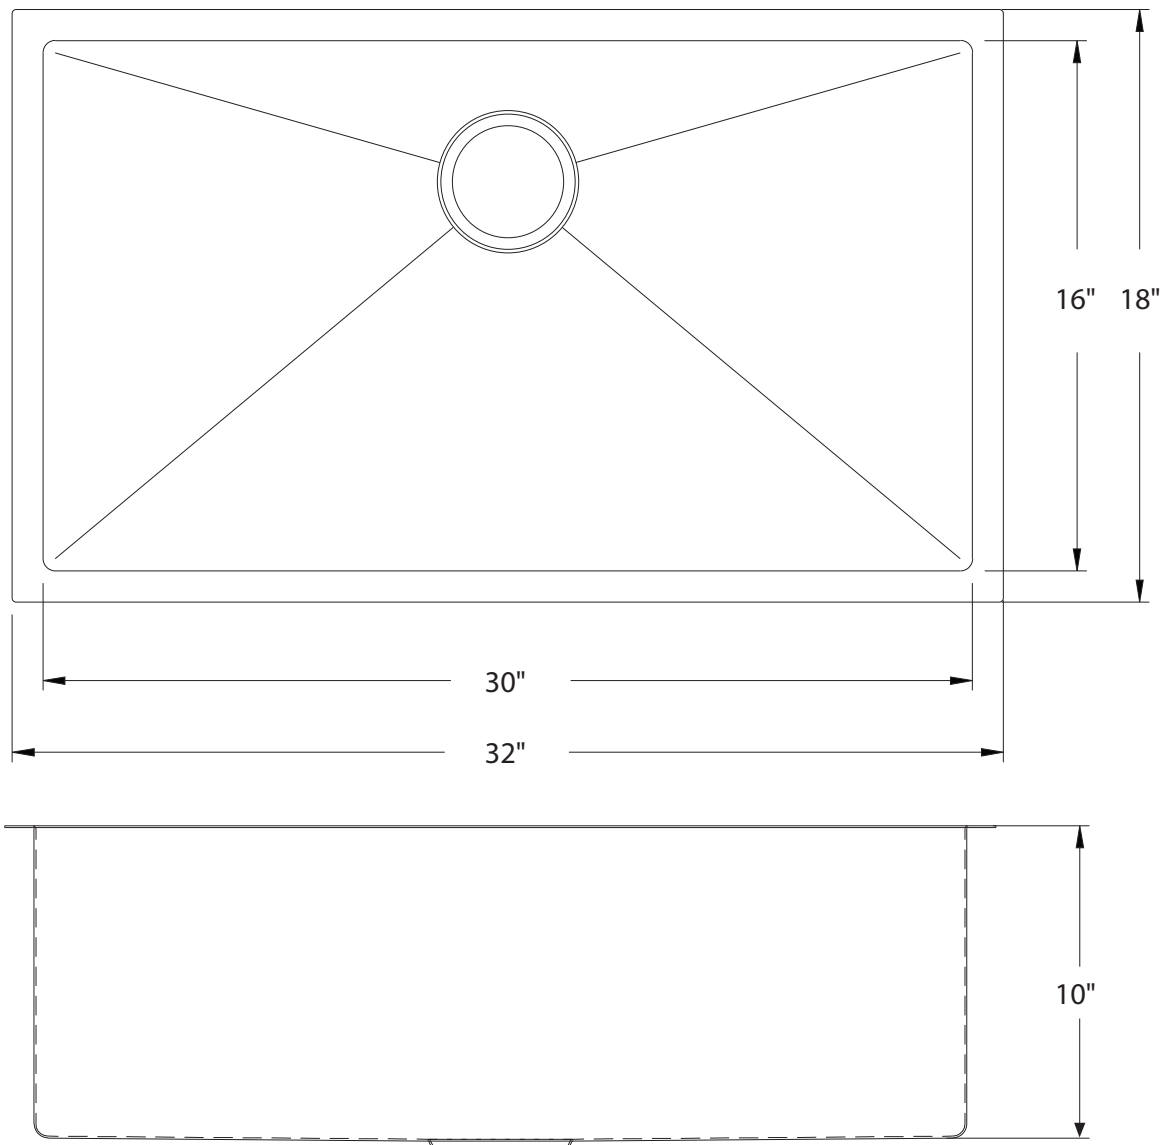

DIMENSIONS/TECHNICAL DATA

Undermount - Single Bowl Stainless Steel Sinks - S902

ATTENTION! Dimensions may vary by up to 3/8". It is highly recommended to pull all dimensions of actual model for installation and measuring purposes.